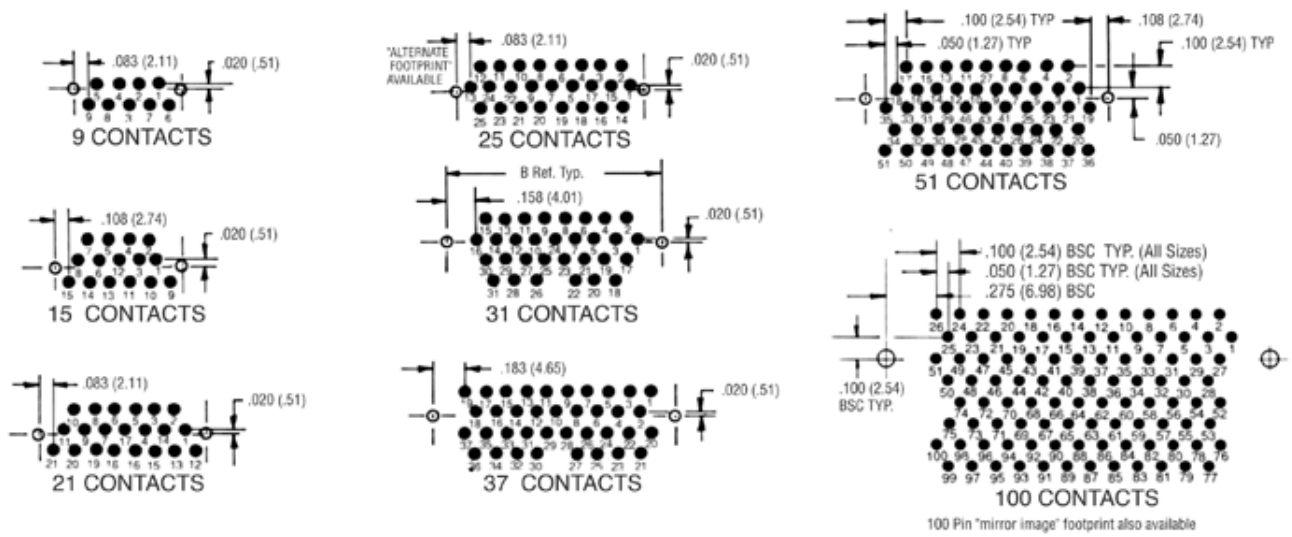

Footprint Terminations

Socket (Receptacle) Terminations Applicable to View A

Pin (Plug) Terminations Applicable to View A

[>> close window](#)