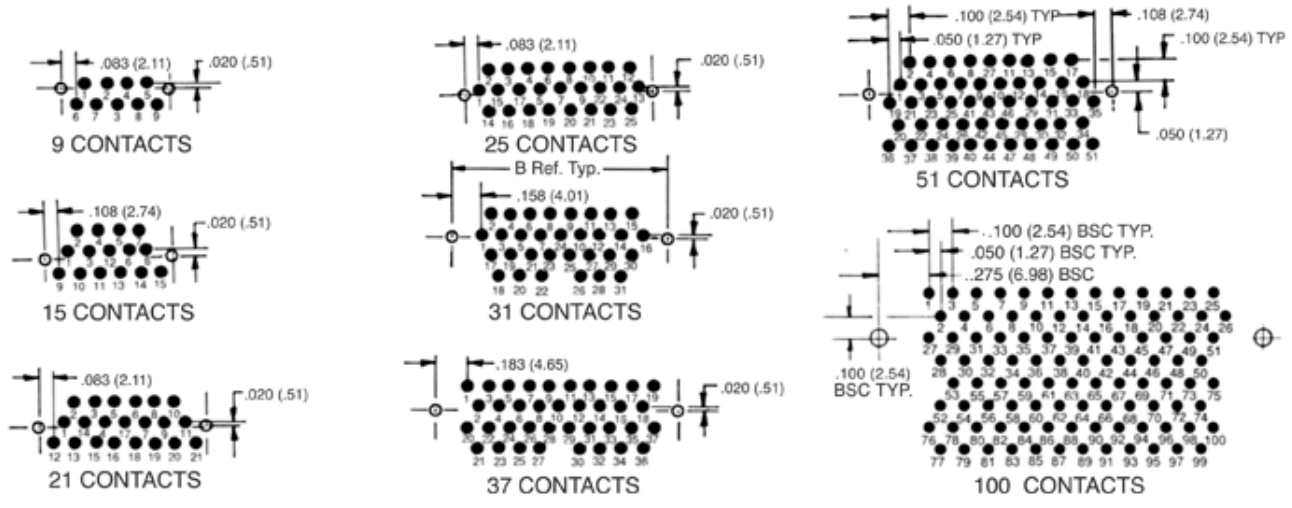

Footprint Terminations

Socket (Receptacle) Terminations Applicable to View A

Pin (Plug) Terminations Applicable to View A

[>> close window](#)